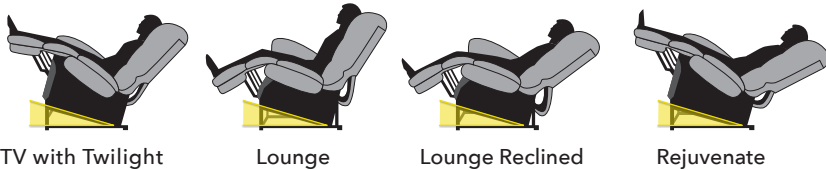

OUR VISION...

To build the most innovative and comfortable products that put you and your family's lives in motion.

Features That Make Golden Power Lift Recliners America's #1 Brand!

Golden Technologies is the world's leading manufacturer of power lift recliners. Founded in 1985, Golden has become America's most trusted and reliable brand with the most innovative products and features. All chairs are handcrafted by American workers with domestic and imported materials (with the exception of the DeLuna Series). Each chair undergoes a 42+ point quality control inspection before the product is approved for shipping.

Golden lift chairs are Class II Medical Devices.

We Patented Comfort™

Golden holds multiple patents on our technology, allowing us to offer an EXCLUSIVE comfort experience.

PATENTED Twilight Technology

The patented Twilight Technology includes an extra adjustable zone that provides a tilting motion, cradling your body and offering more positioning than any other recliner on the market.

PATENTED MaxiComfort® Positioning

Our patented MaxiComfort® Positioning provides ergonomic support thanks to the four-way motion of the seat combined with the independent movement of the back. This unique movement provides extra support to your lower back and can provide relief to muscle and joint pain.

Golden Offers A Straight Lift Option Not Found On Most Other Power Lift Recliners!

The straight lift option allows the entire chair to lift straight up instead of lifting and tilting forward when getting out of the chair. Lift chairs almost always require the user to be able to stand up to transfer into them or leave them by standing. The straight lift feature is designed to allow for other safe transfer options with the aid of a caregiver when gentle lift assistance is needed to enjoy the comfort of a reclining chair. It can also be used to raise the seat height when sitting if someone needs another comfort position.