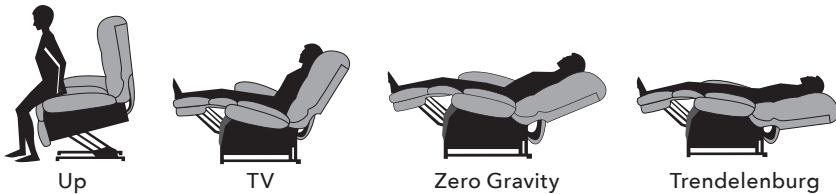

Golden lift chairs are Class II Medical Devices.

We Patented Comfort™

Golden holds multiple patents on our technology, allowing us to offer an EXCLUSIVE comfort experience.

PATENTED Twilight Technology

The patented Twilight Technology includes an extra adjustable zone that provides a tilting motion, cradling your body and offering more positioning than any other recliner on the market.

PATENTED MaxiComfort® Positioning

Our patented MaxiComfort® Positioning provides ergonomic support thanks to the four-way motion of the seat combined with the independent movement of the back. This unique movement provides extra support to your lower back and can provide relief to muscle and joint pain.

Golden Offers A Straight Lift Option Not Found On Most Other Power Lift Recliners!

The straight lift option allows the entire chair to lift straight up instead of lifting and tilting forward when getting out of the chair. Lift chairs almost always require the user to be able to stand up to transfer into them or leave them by standing. The straight lift feature is designed to allow for other safe transfer options with the aid of a caregiver when gentle lift assistance is needed to enjoy the comfort of a reclining chair. It can also be used to raise the seat height when sitting if someone needs another comfort position.